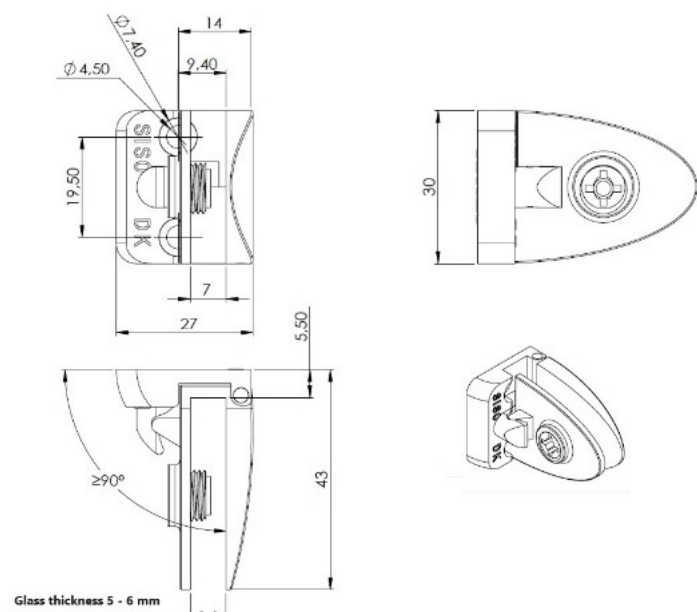

PRODUCT SHEET

Description:

Glass Door Hinge "Badge" Centre, L, Alu, F/Narrow Frames, W/ Short Mounting Plate, F/Inset Doors, Thickness 4-5mm, 1 ABS, Screw W/PVC Tip & 1 ABS Screw W/Hard $\varnothing 5 \times 3,5$ mm ABS Extension,, Catch Made Of ABS Plastic

Item number:

15.06.251-0

Units	Box	Carton	HS Code	Barcode
Pcs.	12	240	8302100090	 5704866054973

SISO A/S

Mileparken 11
DK-2740 Skovlunde
Denmark
VAT: DK 24786013

Phone +45 45 830 900

www.siso.dk
siso@siso.dk